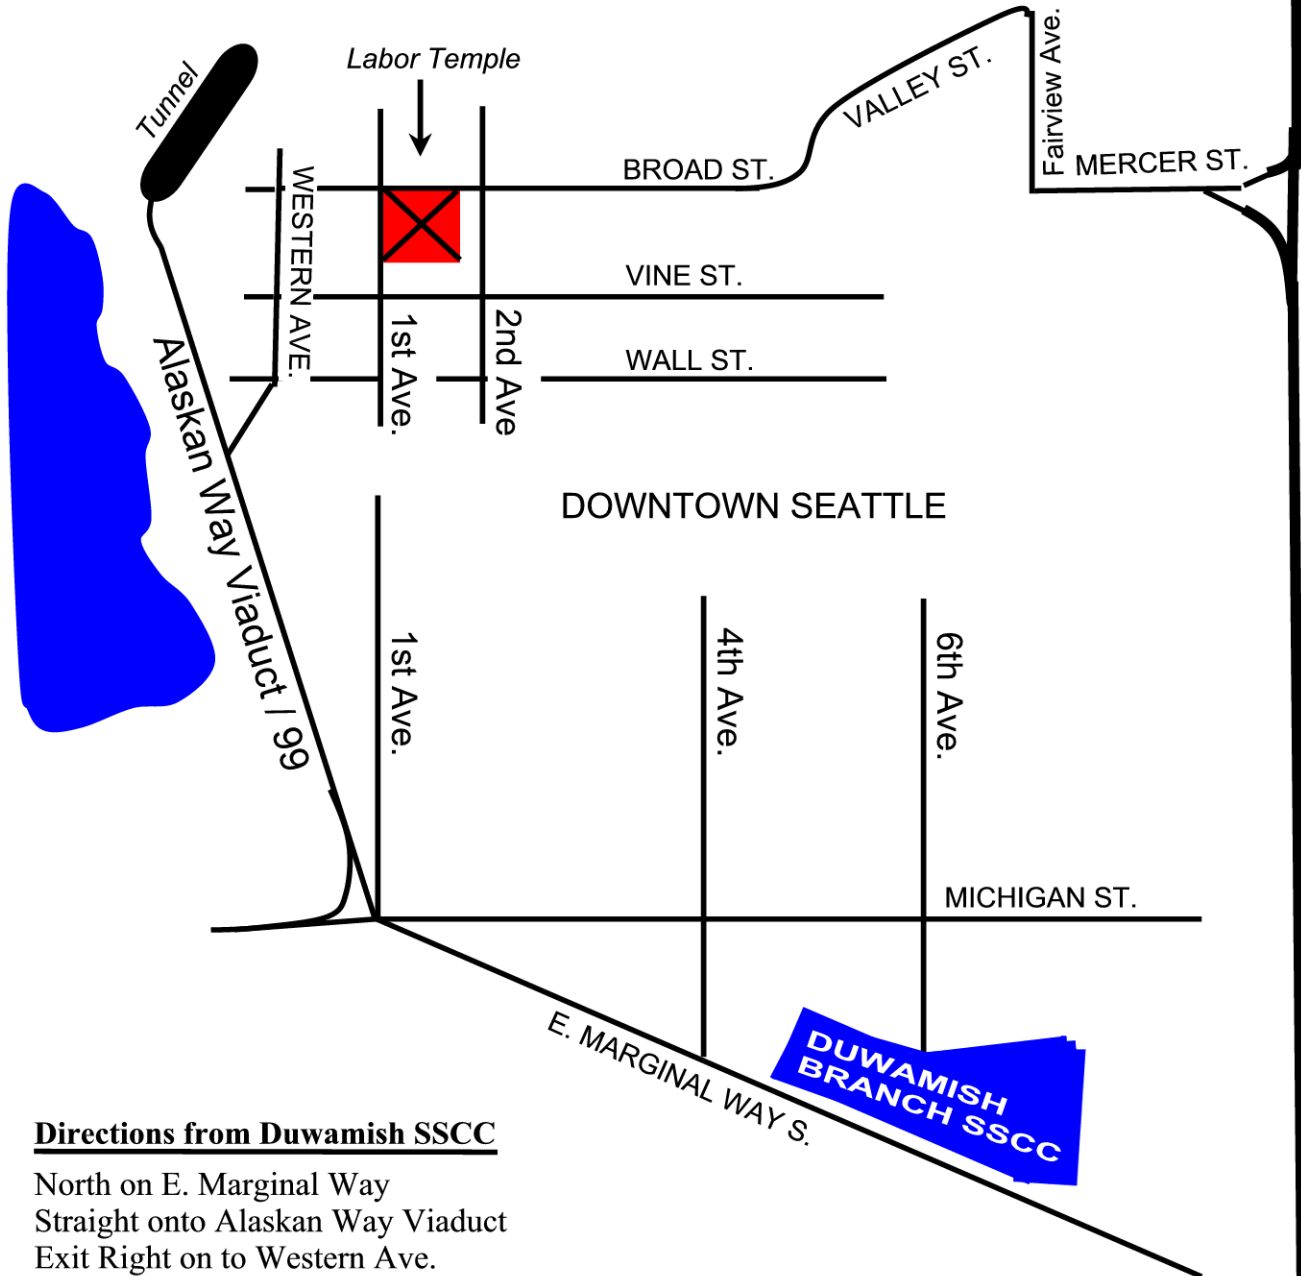

PAINTERS LOCAL NO. 300 LABOR TEMPLE

2800 1st Ave. Room 77
Seattle, WA 98121-1116
Phone: (206) 441-6922
Fax: (206) 488-0953

I-5

Directions from Duwamish SSCC

North on E. Marginal Way
Straight onto Alaskan Way Viaduct
Exit Right on to Western Ave.
Right on Broad St.
Right on 1st Ave.

Directions from I-5

Mercer St. Exit
Right at Fairview
Left on Valley St.
Valley Turns into Broad St.
Broad St. to 1st Ave.
Left on 1st Ave.

I-5