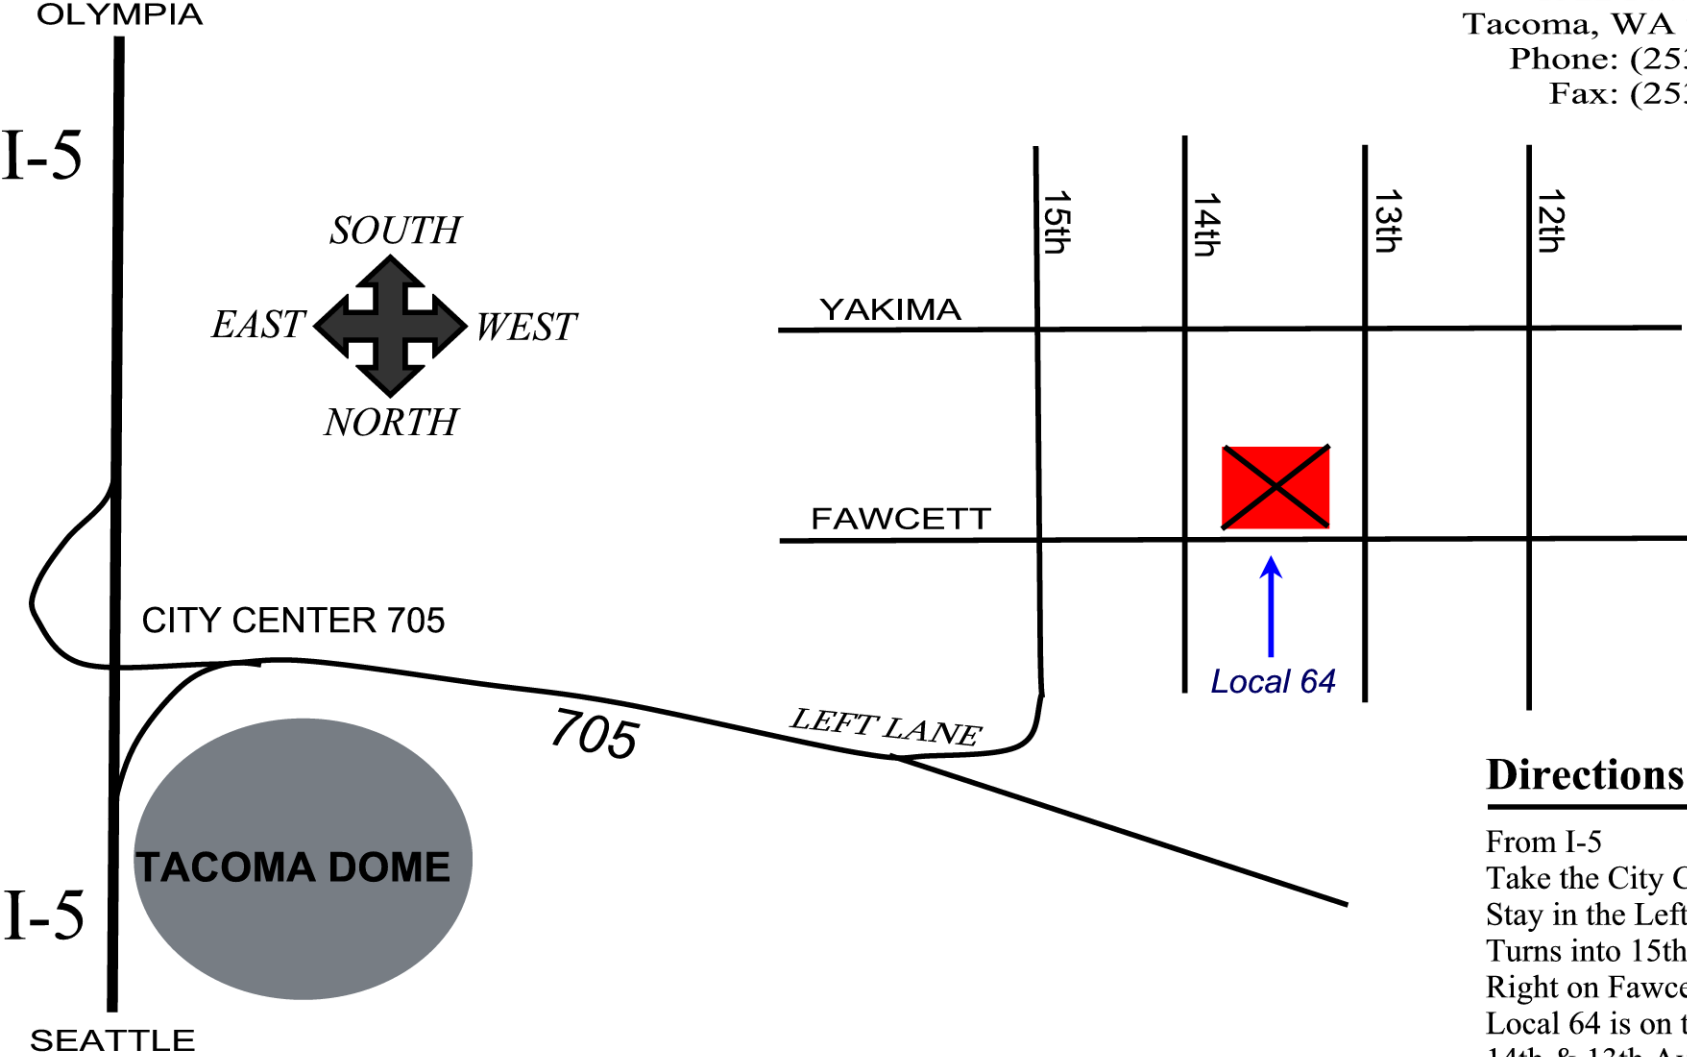

# PAINTERS LOCAL NO. 64

1322 Fawcett Ave. S.  
Tacoma, WA 98402-1909  
Phone: (253) 272-2443  
Fax: (253) 272-9971

## Directions from I-5

From I-5  
Take the City Center 705 Exit  
Stay in the Left Lane  
Turns into 15th Ave.  
Right on Fawcett Ave.  
Local 64 is on the Left between  
14th & 13th Ave.